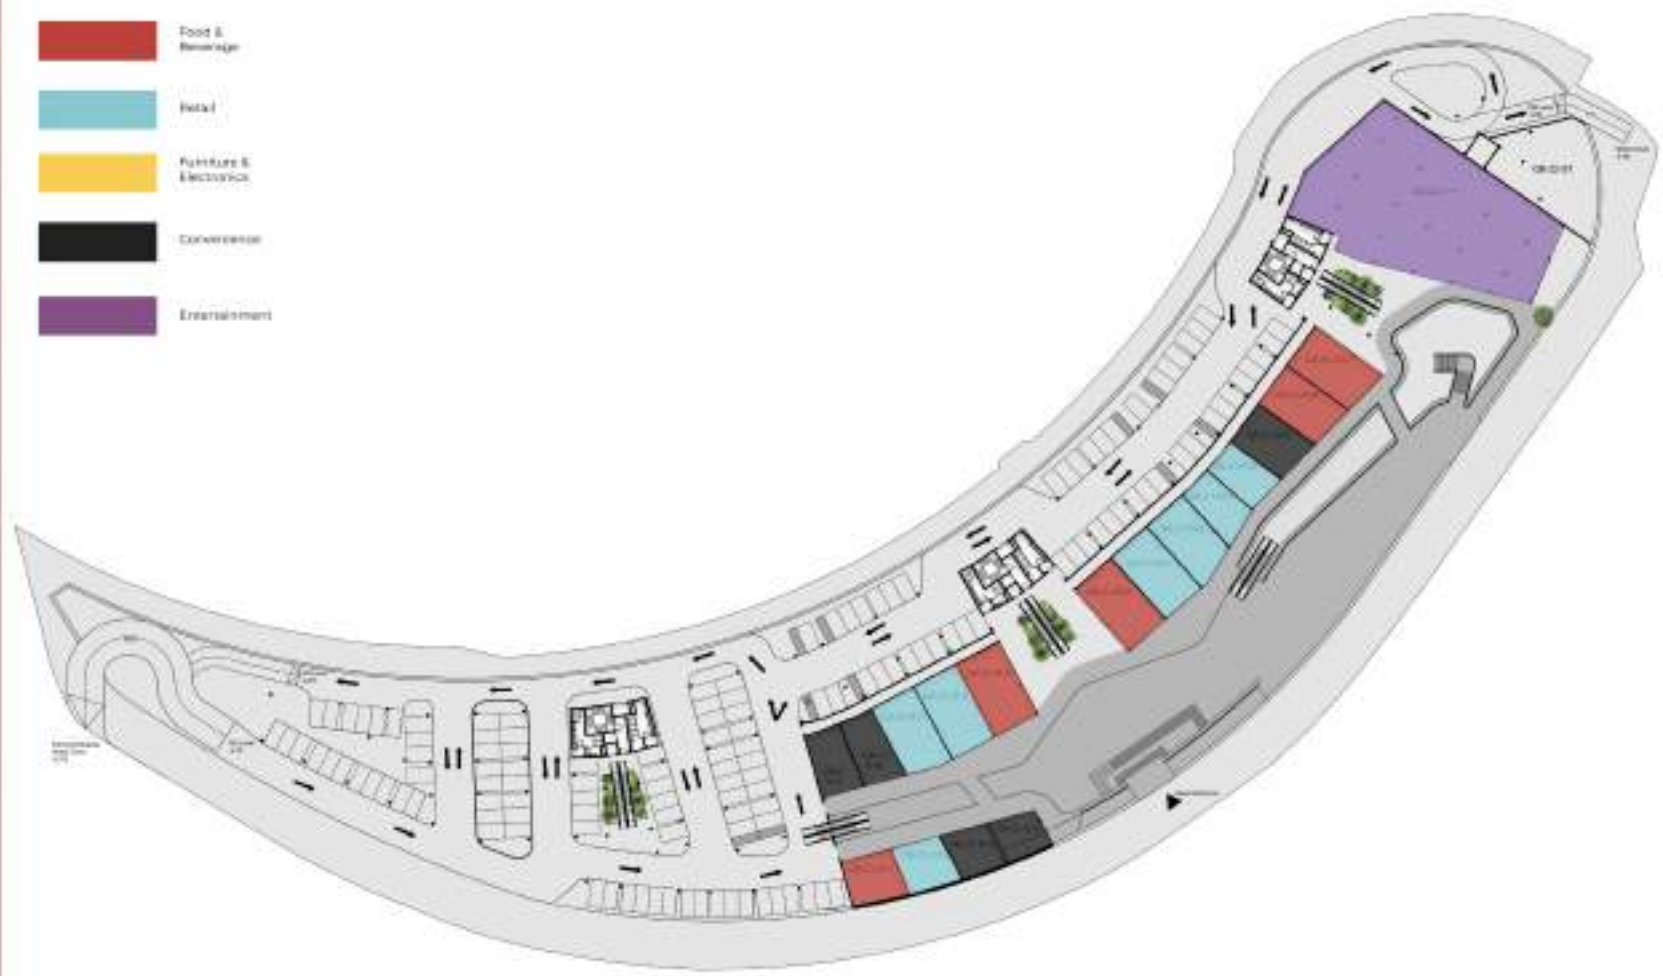

**GROUND FLOOR G.A:**  
0.50m base ground floor 1  
228 parking lots

-  Food & Beverage
-  Retail
-  Furniture & Electronics
-  Convenience
-  Entertainment

**GROUND FLOOR G B:**

4 CDs below ground floor 1  
156 parking slots

-  Food & Beverage
-  Retail
-  Furniture & Electronics
-  Conference
-  Entertainment

GROUND FLOOR G.C.  
0.00m above street level

- Food & Beverage
- Retail
- Furniture & Electronics
- Convenience
- Entertainment