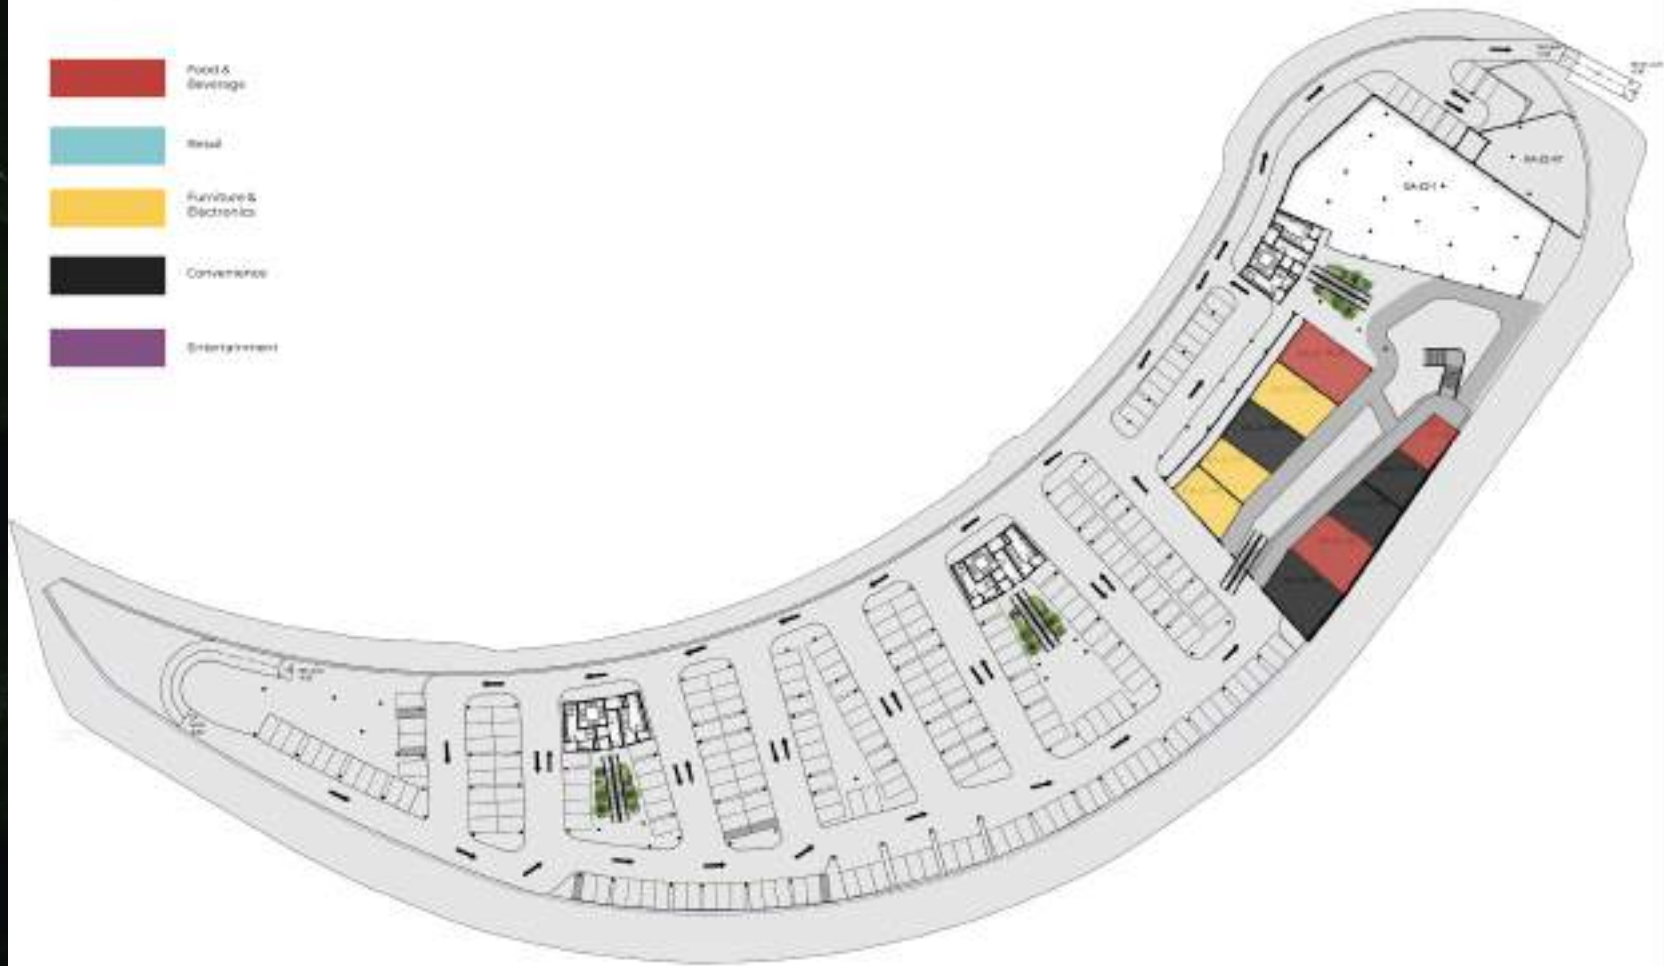

GROUND FLOOR G.A:
0.50m base ground floor 1
228 parking lots

- Food & Beverage
- Retail
- Furniture & Electronics
- Convenience
- Entertainment