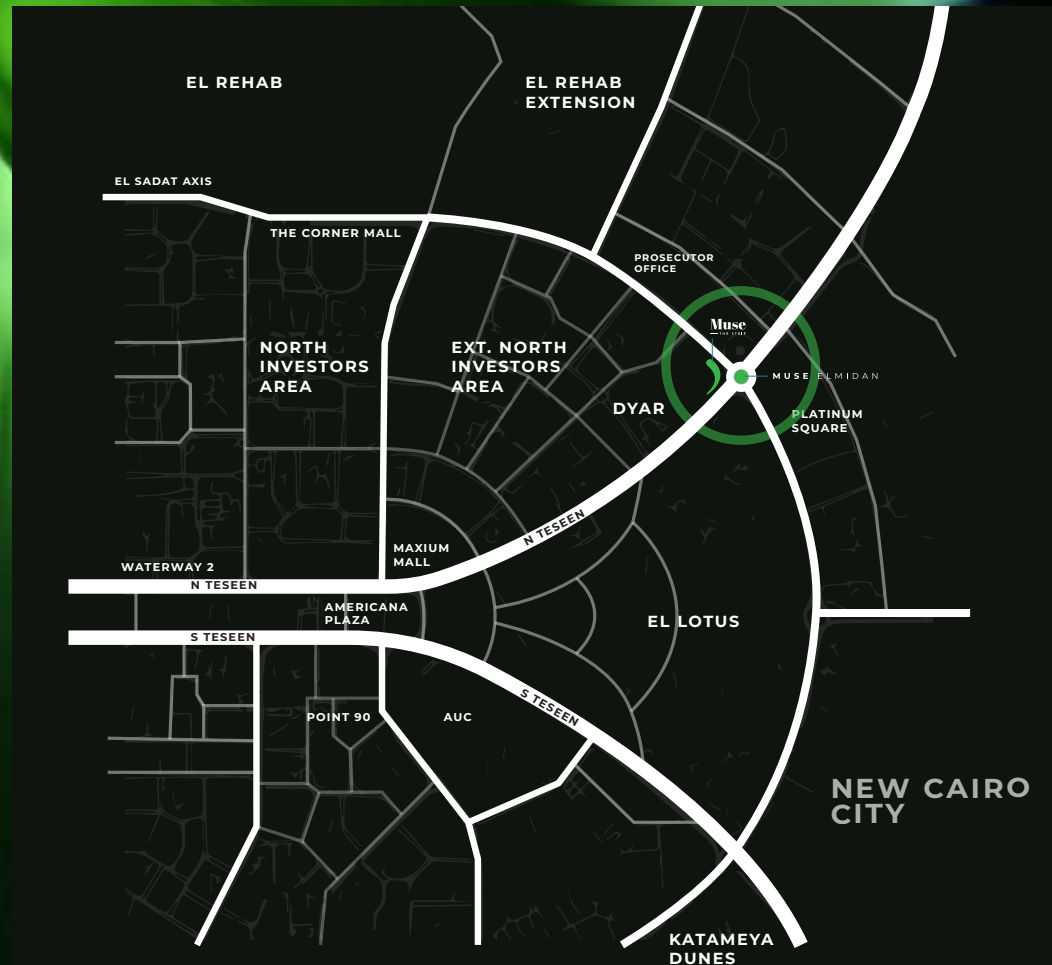

Location

MAP

[Click Here](#)

MUSE THE STRIP is located in the golden square, the subtle icon of New Cairo by the **N Teseen road; in the 5th settlement**. Where we've marked an iconic hotspot in the map.

- 2~5 Minutes from Attorney General's Office
- 5 Minutes from El Rehab City, from El Nasr Street.
- 10 Minutes from The American University Of Cairo
- 10 Minutes From El Suez Highway
- 20 Minutes from The New Capital

Marking prominent destinations.